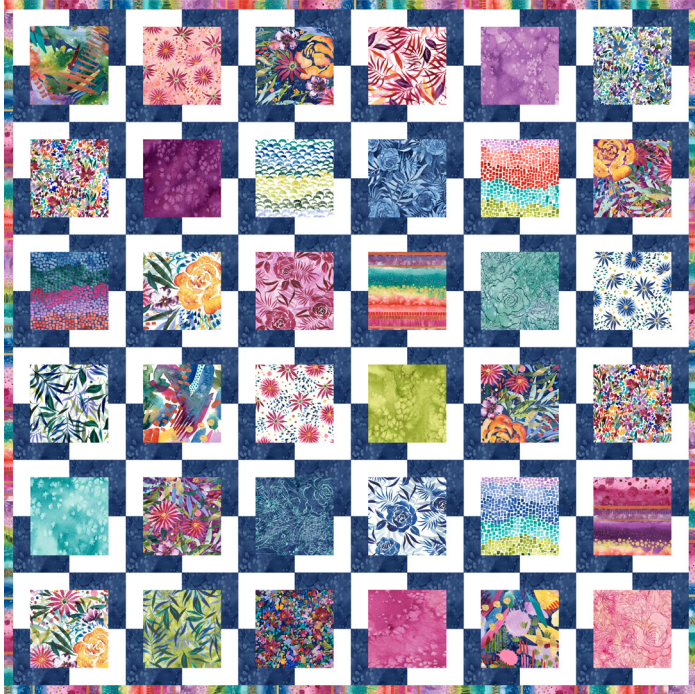

Coming Up **ROSES**
CREATE JOY PROJECT

Iconic

Lella Boutique • 78 1/2" x 78 1/2"

Yardage Requirements

39780LC

Quilt Blocks
1 LC

9900 98

Background Fabric
1 3/4 yds

8433 83

Accent Block
1 3/4 yds

39791 11

Binding
3/4 yd

39787 14

Backing
7 1/4 yds

108015 11

Alternate Backing 108"
2 1/2 yds