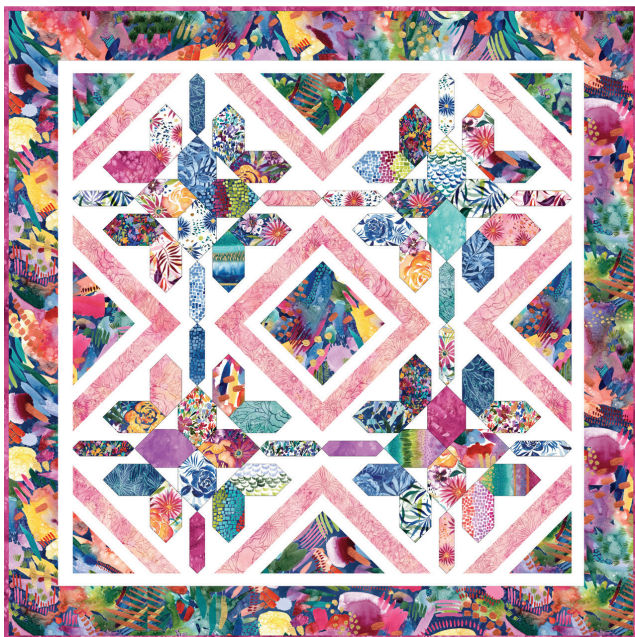

Coming Up **ROSES**

CREATE JOY PROJECT

Garden Lattice

Create Joy Project • Multiple Sizes

King/Queen 101 1/2" x 101 1/2"

Twin 79" x 79"

Yardage Requirements

	39780PP	Blocks 7 Charm Packs*
	9900 98	Background Fabric 5 1/2 yds
	39787 13	Accent Blocks 2 1/4 yds
	39784 12	Borders & Center Blocks 2 7/8 yds
	39787 14	Binding 7/8 yds
	39784 12	Backing 9 1/8 yds
	108016 12	Alternate Backing 3 yds

*or 2 1/4 yds assorted prints

Coming Up **ROSES**

CREATE JOY PROJECT

Garden Lattice

Create Joy Project • Multiple Sizes

Throw 56 1/2" x 56 1/2"

Pillow 26" x 26"

Yardage Requirements

	39780PP	Blocks 2 Charm Packs*
	9900 98	Background Fabric 1 3/4 yds
	39787 11	Accent Block 3/4 yd
	39784 12	Borders & Center Blocks 1 3/8 yds
	8433 94	Binding 5/8 yds
	39787 11	Backing 3 3/4 yds
	108016 12	Alternate Backing 1 3/4 yds