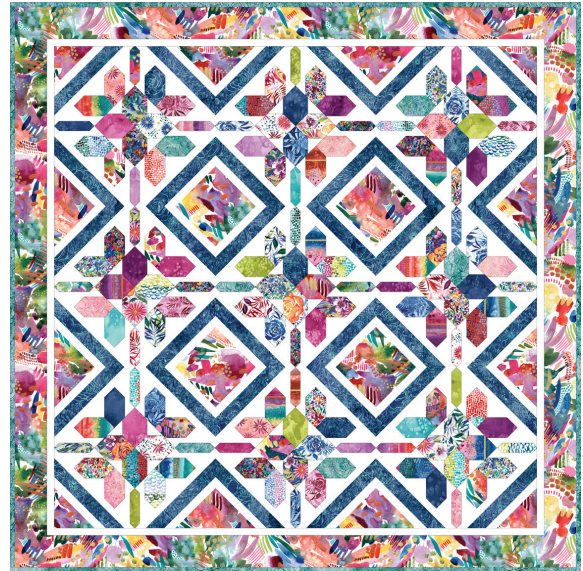

Coming Up **ROSES**

CREATE JOY PROJECT

Garden Lattice

Create Joy Project • Multiple Sizes

King/Queen 101 1/2" x 101 1/2"

Twin 79" x 79"

Yardage Requirements

	39780PP	Blocks 7 Charm Packs*
	9900 98	Background Fabric 5 1/2 yds
	39787 13	Accent Blocks 2 1/4 yds
	39784 12	Borders & Center Blocks 2 7/8 yds
	39787 14	Binding 7/8 yds
	39784 12	Backing 9 1/8 yds
	108016 12	Alternate Backing 3 yds

*or 3 7/8 yds assorted prints

Yardage Requirements

	39780PP	Blocks 4 Charm Packs*
	9900 98	Background Fabric 3 1/4 yds
	39787 14	Accent Blocks 1 1/2 yds
	39784 11	Borders & Center Blocks 2 yds
	39787 13	Binding 3/4 yd
	39787 14	Backing 7 1/4 yds
	108015 11	Alternate Backing 2 1/2 yds

*or 2 1/4 yds assorted prints

Coming Up **ROSES**

CREATE JOY PROJECT

Garden Lattice

Create Joy Project • Multiple Sizes

Throw 56 1/2" x 56 1/2"

Pillow 26" x 26"

Yardage Requirements

*or 1/2 yd assorted prints