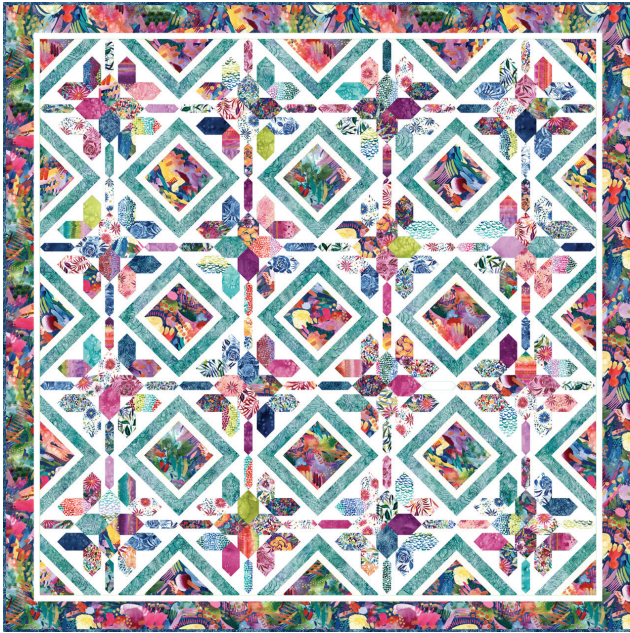

Coming Up **ROSES**

CREATE JOY PROJECT

Garden Lattice

Create Joy Project • Multiple Sizes

King/Queen 101 1/2" x 101 1/2"

Twin 79" x 79"

Yardage Requirements

	39780PP	Blocks 7 Charm Packs*
	9900 98	Background Fabric 5 1/2 yds
	39787 13	Accent Blocks 2 1/4 yds
	39784 12	Borders & Center Blocks 2 7/8 yds
	39787 14	Binding 7/8 yds
	39784 12	Backing 9 1/8 yds
	108016 12	Alternate Backing 3 yds

*or 3 7/8 yds assorted prints

Yardage Requirements

	39780PP	Blocks 4 Charm Packs*
	9900 98	Background Fabric 3 1/4 yds
	39787 14	Accent Blocks 1 1/2 yds
	39784 11	Borders & Center Blocks 2 yds
	39787 13	Binding 3/4 yd
	39787 14	Backing 7 1/4 yds
	108015 11	Alternate Backing 2 1/2 yds

*or 2 1/4 yds assorted prints

Coming Up **ROSES**

CREATE JOY PROJECT

Garden Lattice

Create Joy Project • Multiple Sizes

Throw 56 1/2" x 56 1/2"

Pillow 26" x 26"

Yardage Requirements

	39780PP	Blocks 2 Charm Packs*
	9900 98	Background Fabric 1 3/4 yds
	39787 11	Accent Block 3/4 yd
	39784 12	Borders & Center Blocks 1 3/8 yds
	8433 94	Binding 5/8 yds
	39787 11	Backing 3 3/4 yds
	108016 12	Alternate Backing 1 3/4 yds